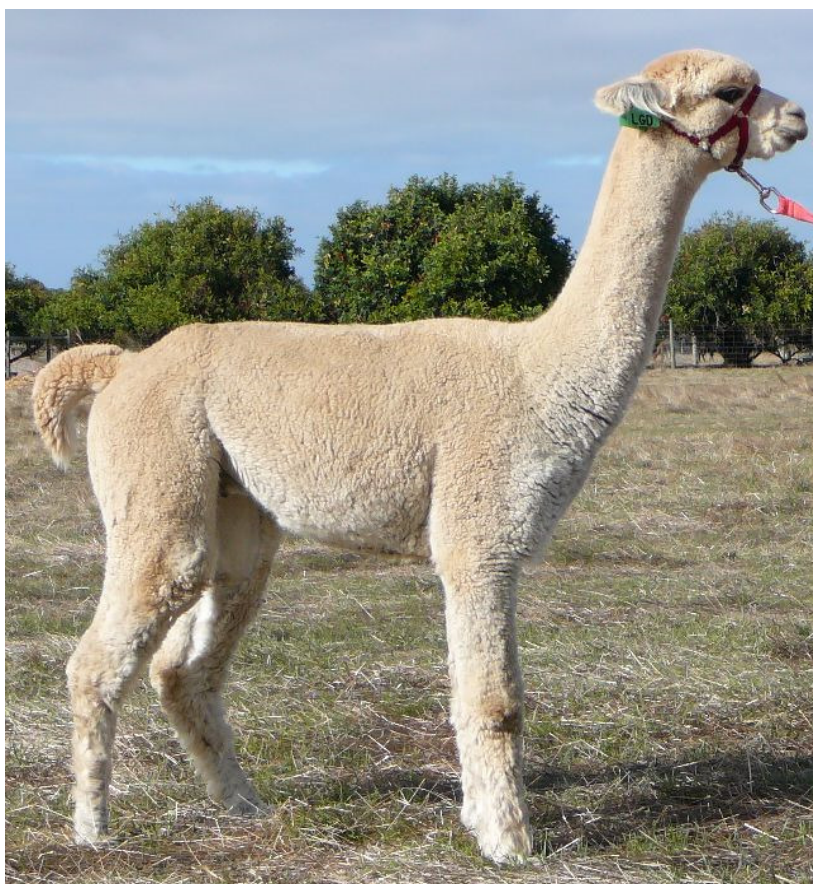

Legend

Bred by Yaringa Alpacas and partners.

Colour: Medium Fawn

IAR: 117735

Date of Birth: 30/01/2008

Legend is a Warrior son with impeccable genetics that are reflected in his phenotype. As he has matured his fleece has just got better and better, a rare trait in males. He has a crimp structure that exhibits high amplitude and high frequency. In addition he has outstanding density and lustre. His dam is our most elite donor in our embryo transfer program and her other cria include Yaringa Czar, Yaringa Classic Czarina ET, Classic Yaringa Lord Montgomery ET, Classic Yaringa Maharani, Yaringa Amira ET and Yaringa Kaiser.