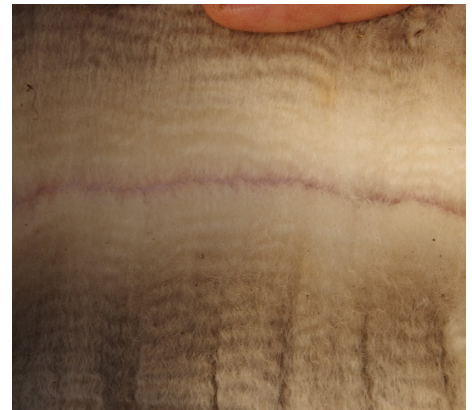

Yaringa Cavalier

Sex: Male

Colour: White

IAR: 211410

Date of Birth: 17/2/2016

Pedigree:

*Sire: Premier Kiwi Legend
(Benleigh Legend/Premier Samira ET)*

*Dam: Yaringa Grand Duchess Natalia
(Yaringa Czar/Alpacaspecialist Norika)*

Cavalier is a Kiwi Legend Son with fawn and black genetics on his dam's side. He is purpose bred for crossing with colour.

Fleece Statistics:

Year	S F	Micron	S D	C V	C F	SL	Curve Deg	Fleece no
2018	20.7	21	4.6	22	95.3	80	39	3
2017	19.5	20.2	4.1	20.3	97.5	80	45.6	2
2016	19.1	19.1	4.6	24.0	97.1	60	39.5	1

Show Results:

Intermediate White Male	Mt Pleasant 2017	1st & Best White
Intermediate White Male	Alpacafest 2017	1 st
Adult White Male	Royal Adelaide Show 2017	3 rd
Adult White Male	Mt Pleasant 2018	1 st
Adult White Fleece	SA Colour Classic 2018	3 rd
Adult White Male	Carousel of Colour 2018	1 st
Senior White Male	Royal Adelaide Show 2018	1 st