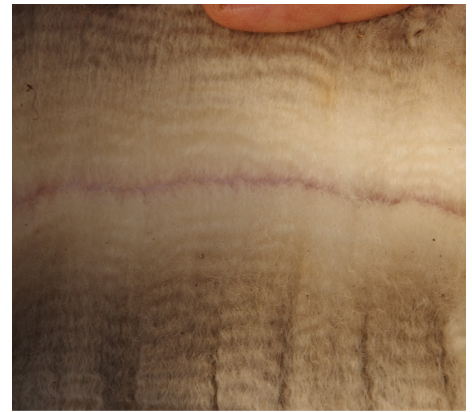

Yaringa Cavalier

Sex: Male

Colour: White

IAR: 211410

Date of Birth: 17/2/2016

Pedigree:

*Sire: Premier Kiwi Legend
(Benleigh Legend/Premier Samira ET)*

*Dam: Yaringa Grand Duchess Natalia
(Yaringa Czar/Alpacaspecialist Norika)*

Cavalier is a Kiwi Legend Son with fawn and black genetics on his dam's side. He is purpose bred for crossing with colour.

Fleece Statistics:

Year	S F	Micron	S D	C V	C F	SL	Curve Deg	Fleece no
2017	19.5	20.2	4.1	20.3	97.5	80	45.6	2
2016	19.1	19.1	4.6	24.0	97.1	60	39.5	1

Show Results:

Intermediate White Male	Mt Pleasant 2017	1st & Best White
Intermediate White Male	Alpacafest 2017	1 st
Adult White Male	Royal Adelaide Show 2017	3 rd
Adult White Male	Mt Pleasant 2018	1 st
Adult White Fleece	SA Colour Classic 2018	3 rd
Adult White Male	Carousel of Colour 2018	1 st