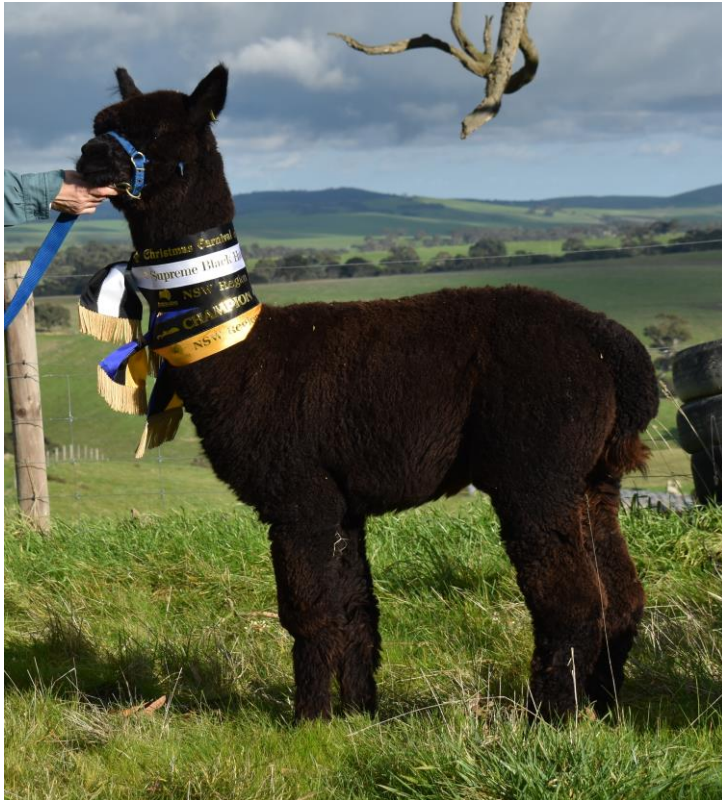

Yaringa Connexion

Connexion is an extremely exciting young male – probably the best black we have bred. He has the “who’s who” of our blacks in his pedigree – Maharaja, Black Watch, Picasso, Black Thunder and Gladiator plus the incomparable Dynasty.